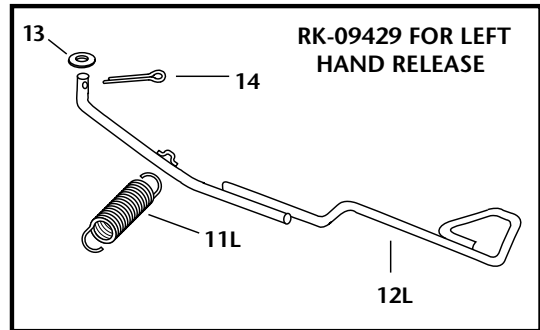

**Exploded View**

**XA-201 Series Fifth Wheel Top Plates**

- A CAM PILOT HOLE
- B LEFT-HAND RELEASE ARM HOLE
- C LEFT-HAND HANDLE WINDOW
- D RIGHT-HAND RELEASE ARM PIVOT HOLE
- E RIGHT-HAND HANDLE WINDOW

- F PLUNGER TAIL HOLE
- G LEFT-HAND HANDLE SPRING LUG
- H RIGHT-HAND HANDLE SPRING LUG
- I LOCK RETURN SPRING HOLE

ITEM	PART NO.	NO.	PART NAME	ITEM	PART NO.	NO.	PART NAME
1	XB-06329-1	1	Hex hd. cap screw 5/8" -11 x 4.25"	21	XB-1108	1	Washer
† 2	XB-09495	1	Spring	22	XB-C-38-C-214	1	HHCS, 3/8" x 2.25"
3	XD-06328	1	Adjusting wedge	23	XB-09517-1	1	Extension spring
4	XB-06179-2	1	Locknut 5/8" -11	24	XB-H-38	2	Grease fitting
5	XB-06330	1	Plunger spring	25	XB-T-69-A	2	Locknut 1/2" -20
† 6	XA-09417-1	1	Locking plunger	26	XB-C-95	2	Hex hd. cap screw 1/2" -20 x 1.25"
† 7	XE-09415	1	Cam arm	27	XA-09590	1	Wedge stop block
8	XA-08162	2	Roller	* 28	XA-06349	1	Manual secondary lock arm
9	XB-08558	2	SHCS 1/2" -13 x .75"	* 29	XB-767-C	1	45° grease fitting
10R	XA-06334	1	Right hand release arm	* 30	XA-1016-C	1	Secondary lock pin
10L	XA-09514	1	Left hand release arm	* 31	XB-5	1	Cotter pin .25" x 2" (same as #17)
11R	XB-06335-1	1	Extension spring	* 32	XA-06345	1	Secondary lock release handle
† 11L	XB-09408	1	Spring	* 33	XB-1204	2	7/16" washer
12R	XA-09513	1	Right hand release handle	* 34	XB-1028-1	1	Spring
† 12L	XA-09484	1	Left hand release handle	* 35	XB-16	2	Cotter pin 1/8" x 1"
13	XB-T-199	1	5/8" washer	* 36	XB-PWC-38-78	1	Washer, 3/8" clipped
14	XB-06336	1	Cotter pin .19" x 1.25"	* 37	XE-06356	2	Bracket pin
† 15	XA-09416	1	Hinged lock	* 38	XB-0011-2	2	Rubber bushing
16	XA-06344	1	Lock pin	* 39	TF-TLN-08284	1	Helper block (wood)
17	XB-5	1	Cotter pin .25" x 2"	* 40	TF-TLN-4000	1	Helper block (steel)
18	XB-08764	1	Lock return spring	* 41	TF-0110	1	Kingpin gage
19	XB-21-S-500-2750	1	Roll pin	* 42	TF-TLN-5001	1	2" lock adjustment tool
20	XA-09558	1	Spacer				