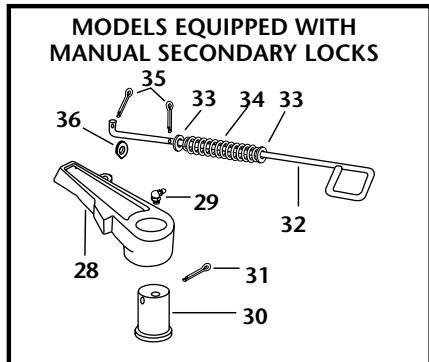

**Exploded View**

**XA-201 Series Fifth Wheel Top Plates**

- A CAM PILOT HOLE
- B LEFT-HAND RELEASE ARM HOLE
- C LEFT-HAND HANDLE WINDOW
- D RIGHT-HAND RELEASE ARM PIVOT HOLE
- E RIGHT-HAND HANDLE WINDOW

- F PLUNGER TAIL HOLE
- G LEFT-HAND HANDLE SPRING LUG
- H RIGHT-HAND HANDLE SPRING LUG
- I LOCK RETURN SPRING HOLE

ITEM	PART NO.	NO.	PART NAME	ITEM	PART NO.	NO.	PART NAME
1	XB-06329-1	1	Hex hd. cap screw 5/8" -11 x 4.25"	21	XB-1108	1	Washer
† 2	XB-09495	1	Spring	22	XB-C-38-C-214	1	HHCS, 3/8" x 2.25"
3	XD-06328	1	Adjusting wedge	23	XB-09517-1	1	Extension spring
4	XB-06179-2	1	Locknut 5/8" -11	24	XB-H-38	2	Grease fitting
5	XB-06330	1	Plunger spring	25	XB-T-69-A	2	Locknut 1/2" -20
† 6	XA-09417-1	1	Locking plunger	26	XB-C-95	2	Hex hd. cap screw 1/2" -20 x 1.25"
† 7	XE-09415	1	Cam arm	27	XA-09590	1	Wedge stop block
8	XA-08162	2	Roller	* 28	XA-06349	1	Manual secondary lock arm
9	XB-08558	2	SHCS 1/2" -13 x .75"	* 29	XB-767-C	1	45° grease fitting
10R	XA-06334	1	Right hand release arm	* 30	XA-1016-C	1	Secondary lock pin
10L	XA-09514	1	Left hand release arm	* 31	XB-5	1	Cotter pin .25" x 2" (same as #17)
11R	XB-06335-1	1	Extension spring	* 32	XA-06345	1	Secondary lock release handle
† 11L	XB-09408	1	Spring	* 33	XB-1204	2	7/16" washer
12R	XA-09513	1	Right hand release handle	* 34	XB-1028-1	1	Spring
† 12L	XA-09484	1	Left hand release handle	* 35	XB-16	2	Cotter pin 1/8" x 1"
13	XB-T-199	1	5/8" washer	* 36	XB-PWC-38-78	1	Washer, 3/8" clipped
14	XB-06336	1	Cotter pin .19" x 1.25"	* 37	XE-06356	2	Bracket pin
† 15	XA-09416	1	Hinged lock	* 38	XB-0011-2	2	Rubber bushing
16	XA-06344	1	Lock pin	* 39	TF-TLN-08284	1	Helper block (wood)
17	XB-5	1	Cotter pin .25" x 2"	* 40	TF-TLN-4000	1	Helper block (steel)
18	XB-08764	1	Lock return spring	* 41	TF-0110	1	Kingpin gage
19	XB-21-S-500-2750	1	Roll pin	* 42	TF-TLN-5001	1	2" lock adjustment tool
20	XA-09558	1	Spacer				