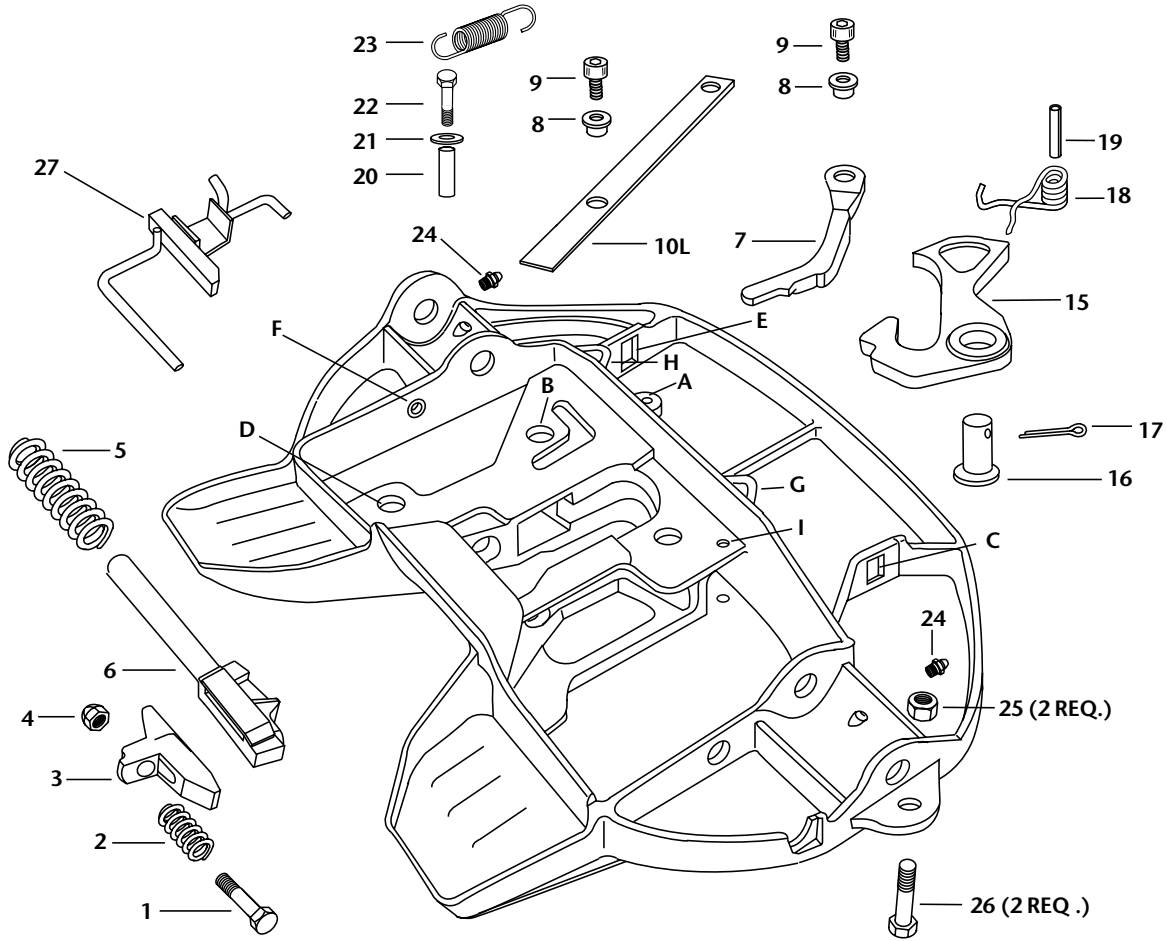

**Exploded View**

**XA-201 Series Fifth Wheel Top Plates**

- A CAM PILOT HOLE
- B LEFT-HAND RELEASE ARM HOLE
- C LEFT-HAND HANDLE WINDOW
- D RIGHT-HAND RELEASE ARM PIVOT HOLE
- E RIGHT-HAND HANDLE WINDOW

- F PLUNGER TAIL HOLE
- G LEFT-HAND HANDLE SPRING LUG
- H RIGHT-HAND HANDLE SPRING LUG
- I LOCK RETURN SPRING HOLE

ITEM	PART NO.	NO.	PART NAME	ITEM	PART NO.	NO.	PART NAME
1	XB-06329-1	1	Hex hd. cap screw 5/8" -11 x 4.25"	21	XB-1108	1	Washer
† 2	XB-09495	1	Spring	22	XB-C-38-C-214	1	HHCS, 3/8" x 2.25"
3	XD-06328	1	Adjusting wedge	23	XB-09517-1	1	Extension spring
4	XB-06179-2	1	Locknut 5/8" -11	24	XB-H-38	2	Grease fitting
5	XB-06330	1	Plunger spring	25	XB-T-69-A	2	Locknut 1/2" -20
† 6	XA-09417-1	1	Locking plunger	26	XB-C-95	2	Hex hd. cap screw 1/2" -20 x 1.25"
† 7	XE-09415	1	Cam arm	27	XA-09590	1	Wedge stop block
8	XA-08162	2	Roller	* 28	XA-06349	1	Manual secondary lock arm
9	XB-08558	2	SHCS 1/2" -13 x .75"	* 29	XB-767-C	1	45° grease fitting
10R	XA-06334	1	Right hand release arm	* 30	XA-1016-C	1	Secondary lock pin
10L	XA-09514	1	Left hand release arm	* 31	XB-5	1	Cotter pin .25" x 2" (same as #17)
11R	XB-06335-1	1	Extension spring	* 32	XA-06345	1	Secondary lock release handle
† 11L	XB-09408	1	Spring	* 33	XB-1204	2	7/16" washer
12R	XA-09513	1	Right hand release handle	* 34	XB-1028-1	1	Spring
† 12L	XA-09484	1	Left hand release handle	* 35	XB-16	2	Cotter pin 1/8" x 1"
13	XB-T-199	1	5/8" washer	* 36	XB-PWC-38-78	1	Washer, 3/8" clipped
14	XB-06336	1	Cotter pin .19" x 1.25"	* 37	XE-06356	2	Bracket pin
† 15	XA-09416	1	Hinged lock	* 38	XB-0011-2	2	Rubber bushing
16	XA-06344	1	Lock pin	* 39	TF-TLN-08284	1	Helper block (wood)
17	XB-5	1	Cotter pin .25" x 2"	* 40	TF-TLN-4000	1	Helper block (steel)
18	XB-08764	1	Lock return spring	* 41	TF-0110	1	Kingpin gage
19	XB-21-S-500-2750	1	Roll pin	* 42	TF-TLN-5001	1	2" lock adjustment tool
20	XA-09558	1	Spacer				