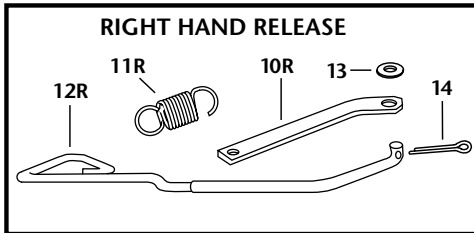

**Exploded View**

**XA-201 Series Fifth Wheel Top Plates**

- A CAM PILOT HOLE
- B LEFT-HAND RELEASE ARM HOLE
- C LEFT-HAND HANDLE WINDOW
- D RIGHT-HAND RELEASE ARM PIVOT HOLE
- E RIGHT-HAND HANDLE WINDOW

- F PLUNGER TAIL HOLE
- G LEFT-HAND HANDLE SPRING LUG
- H RIGHT-HAND HANDLE SPRING LUG
- I LOCK RETURN SPRING HOLE

ITEM	PART NO.	NO.	PART NAME	ITEM	PART NO.	NO.	PART NAME
1	XB-06329-1	1	Hex hd. cap screw 5/8" -11 x 4.25"	21	XB-1108	1	Washer
† 2	XB-09495	1	Spring	22	XB-C-38-C-214	1	HHCS, 3/8" x 2.25"
3	XD-06328	1	Adjusting wedge	23	XB-09517-1	1	Extension spring
4	XB-06179-2	1	Locknut 5/8" -11	24	XB-H-38	2	Grease fitting
5	XB-06330	1	Plunger spring	25	XB-T-69-A	2	Locknut 1/2" -20
† 6	XA-09417-1	1	Locking plunger	26	XB-C-95	2	Hex hd. cap screw 1/2" -20 x 1.25"
† 7	XE-09415	1	Cam arm	27	XA-09590	1	Wedge stop block
8	XA-08162	2	Roller	* 28	XA-06349	1	Manual secondary lock arm
9	XB-08558	2	SHCS 1/2" -13 x .75"	* 29	XB-767-C	1	45° grease fitting
10R	XA-06334	1	Right hand release arm	* 30	XA-1016-C	1	Secondary lock pin
10L	XA-09514	1	Left hand release arm	* 31	XB-5	1	Cotter pin .25" x 2" (same as #17)
11R	XB-06335-1	1	Extension spring	* 32	XA-06345	1	Secondary lock release handle
† 11L	XB-09408	1	Spring	* 33	XB-1204	2	7/16" washer
12R	XA-09513	1	Right hand release handle	* 34	XB-1028-1	1	Spring
† 12L	XA-09484	1	Left hand release handle	* 35	XB-16	2	Cotter pin 1/8" x 1"
13	XB-T-199	1	5/8" washer	* 36	XB-PWC-38-78	1	Washer, 3/8" clipped
14	XB-06336	1	Cotter pin .19" x 1.25"	* 37	XE-06356	2	Bracket pin
† 15	XA-09416	1	Hinged lock	* 38	XB-0011-2	2	Rubber bushing
16	XA-06344	1	Lock pin	* 39	TF-TLN-08284	1	Helper block (wood)
17	XB-5	1	Cotter pin .25" x 2"	* 40	TF-TLN-4000	1	Helper block (steel)
18	XB-08764	1	Lock return spring	* 41	TF-0110	1	Kingpin gage
19	XB-21-S-500-2750	1	Roll pin	* 42	TF-TLN-5001	1	2" lock adjustment tool
20	XA-09558	1	Spacer				