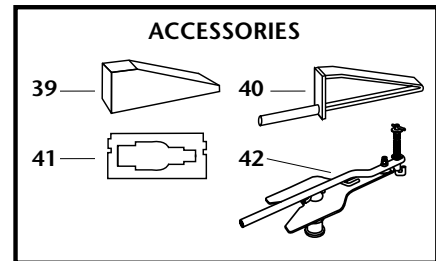

**Exploded View**

**XA-201 Series Fifth Wheel Top Plates**

- A CAM PILOT HOLE
- B LEFT-HAND RELEASE ARM HOLE
- C LEFT-HAND HANDLE WINDOW
- D RIGHT-HAND RELEASE ARM PIVOT HOLE
- E RIGHT-HAND HANDLE WINDOW

- F PLUNGER TAIL HOLE
- G LEFT-HAND HANDLE SPRING LUG
- H RIGHT-HAND HANDLE SPRING LUG
- I LOCK RETURN SPRING HOLE

ITEM	PART NO.	NO.	PART NAME	ITEM	PART NO.	NO.	PART NAME
1	XB-06329-1	1	Hex hd. cap screw 5/8" -11 x 4.25"	21	XB-1108	1	Washer
† 2	XB-09495	1	Spring	22	XB-C-38-C-214	1	HHCS, 3/8" x 2.25"
3	XD-06328	1	Adjusting wedge	23	XB-09517-1	1	Extension spring
4	XB-06179-2	1	Locknut 5/8" -11	24	XB-H-38	2	Grease fitting
5	XB-06330	1	Plunger spring	25	XB-T-69-A	2	Locknut 1/2" -20
† 6	XA-09417-1	1	Locking plunger	26	XB-C-95	2	Hex hd. cap screw 1/2" -20 x 1.25"
† 7	XE-09415	1	Cam arm	27	XA-09590	1	Wedge stop block
8	XA-08162	2	Roller	* 28	XA-06349	1	Manual secondary lock arm
9	XB-08558	2	SHCS 1/2" -13 x .75"	* 29	XB-767-C	1	45° grease fitting
10R	XA-06334	1	Right hand release arm	* 30	XA-1016-C	1	Secondary lock pin
10L	XA-09514	1	Left hand release arm	* 31	XB-5	1	Cotter pin .25" x 2" (same as #17)
11R	XB-06335-1	1	Extension spring	* 32	XA-06345	1	Secondary lock release handle
† 11L	XB-09408	1	Spring	* 33	XB-1204	2	7/16" washer
12R	XA-09513	1	Right hand release handle	* 34	XB-1028-1	1	Spring
† 12L	XA-09484	1	Left hand release handle	* 35	XB-16	2	Cotter pin 1/8" x 1"
13	XB-T-199	1	5/8" washer	* 36	XB-PWC-38-78	1	Washer, 3/8" clipped
14	XB-06336	1	Cotter pin .19" x 1.25"	* 37	XE-06356	2	Bracket pin
† 15	XA-09416	1	Hinged lock	* 38	XB-0011-2	2	Rubber bushing
16	XA-06344	1	Lock pin	* 39	TF-TLN-08284	1	Helper block (wood)
17	XB-5	1	Cotter pin .25" x 2"	* 40	TF-TLN-4000	1	Helper block (steel)
18	XB-08764	1	Lock return spring	* 41	TF-0110	1	Kingpin gage
19	XB-21-S-500-2750	1	Roll pin	* 42	TF-TLN-5001	1	2" lock adjustment tool
20	XA-09558	1	Spacer				