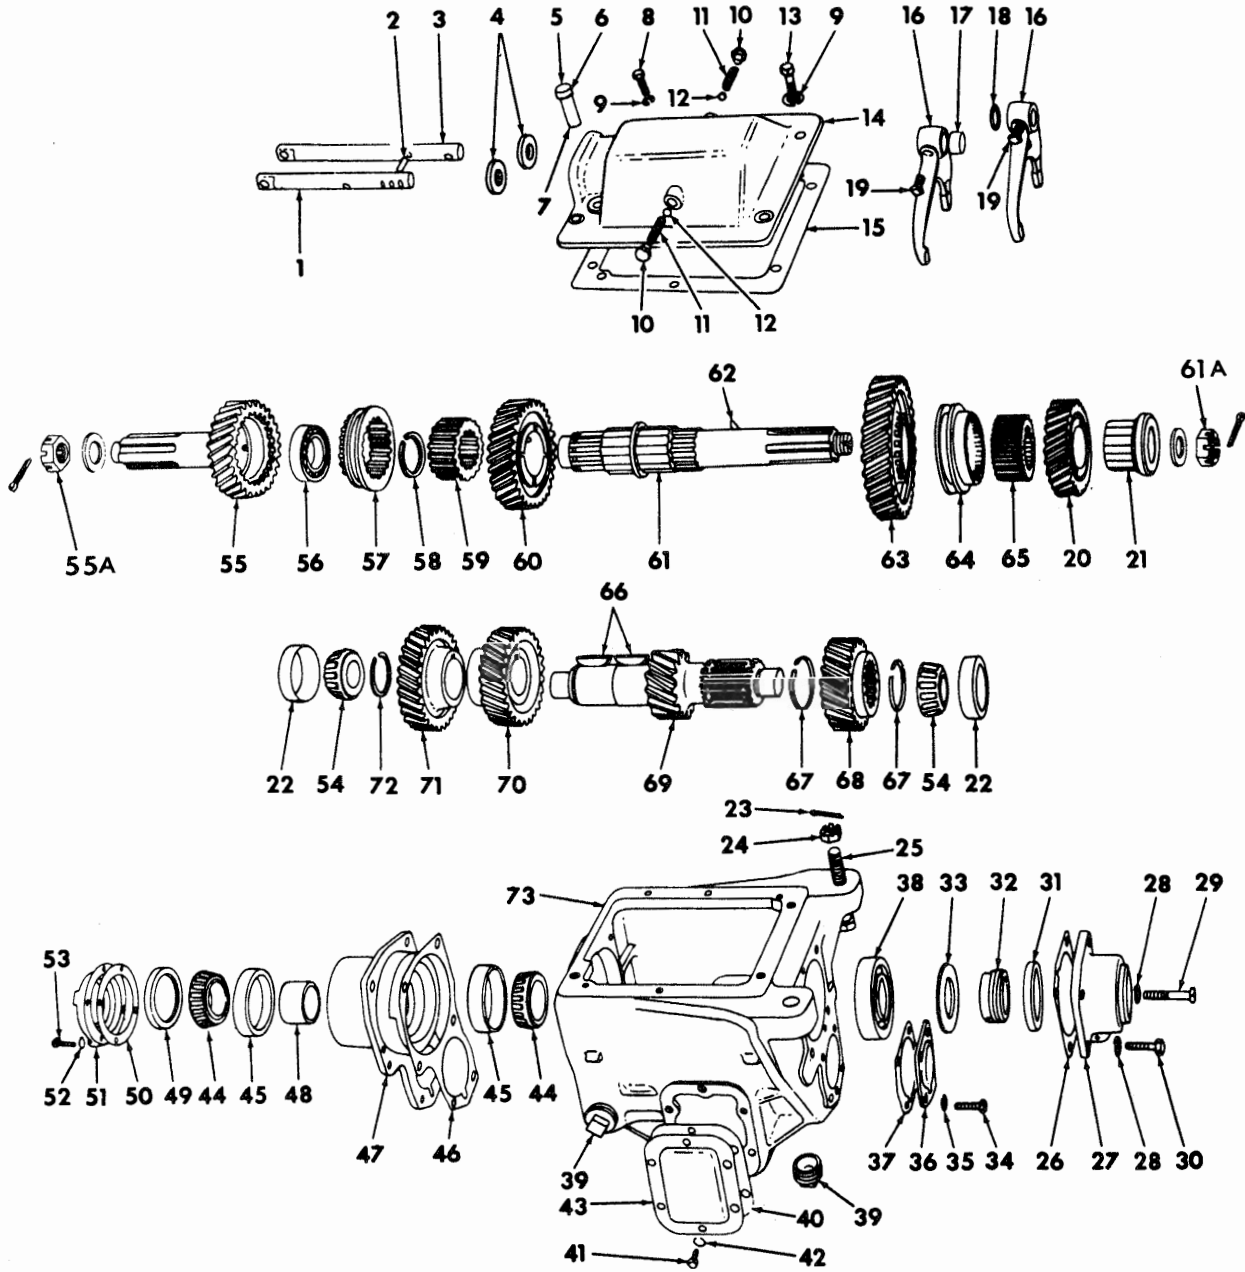

6000 SERIES 4 SPEED AUXILIARY

6000 SERIES 4 SPEED AUXILIARY

6041

6041-A

illus	part	qty	description
1		1	ROD, 1st & 2nd spd shift,
	60-67-16		10-3/4
	60-67-21		12-7/8
2	70-12-1	1	INTERLOCK, shift rod
3		1	ROD, 3rd & 4th spd shift,
	60-67-17		8-15/16
	60-67-22		11-1/16
4	61-463-4	2	SEAL, shift rod oil
5-7	5194X	1	BREATHER ASSY
8			BOLT, shift hsg to case,
	500398-11	3	3/8 x 1-1/8
	500400-11	3	1/2 x 1-1/8
9			WASHER, shift hsg to case bolt,
	500357-11	3	3/8
	500357-13	3	1/2
10	59-3	2	PLUG, poppet ball hole
11	60-72-4	2	SPRING, poppet ball
12	50-80-5	2	BALL, shift rod poppet
13	Use #8		
14	60-16-55	1	HOUSING, shifter
15	60-155-19	1	GASKET, shift hsg to case
16	60-66-20	2	FORK, shift
17	N.L.		
18	N.L.		
19	780-D	2	SCREW, shift fork set 7/16 x 13/16
20	60-8-46	1	GEAR, M.S. 2nd spd 31T
21	60-37-20	1	SLEEVE, M.S. 2nd spd gear fluted
22	550215	2	CUP, C.S. front & rear brg
23-25	N.L.		COTTER PIN, nut & bolt, trans mtg
26		1	GASKET, M.S. rear brg cap,
	60-223-2B		w/10-1/2 x 3 band brake
	60-223-21		w/o
27		1	CAP, M.S. rear brg
	311673X		w/10-1/2 x 3 band brake
	8121X		w/o
28	500357-13	4	WASHER, M.S. rear brg cap bolt 1/2
29			BOLT, M.S. rear brg cap,
	500400-15	2	w/10-1/2 x 3 band brake,
	500400-22	2	1/2 x 1-5/8
			1/2 x 2-1/2
	500400-15	3	w/o,
	500400-22	1	1/2 x 1-5/8
			1/2 x 2-1/2
30	Use #29*		
31	71-463-12	1	SEAL, M.S. rear brg cap oil
32	N.L.	1	GEAR, speedo drive
33	52-37-4	1	SPACER, speedo drive gear
			(in place of gear)
34	500399-13	4	BOLT, C.S. rear brg cap 7/16 x 1-3/8
35	330547	4	WASHER, C.S. brg cap bolt 7/16
36	60-22-28	1	CAP, C.S. rear brg
37			SHIM, C.S. rear brg cap,
	60-228-10	3	.003
	60-228-11	2	.010
	60-228-12	1	.030
38	550057	1	BEARING, M.S. rear ball
39	500093	1	PLUG, oil filler
	50-39-20	1	PLUG, oil drain
40	46-324-1	2	GASKET, P.T.O. opening cover
41	501182	12	BOLT & WASHER ASSY, P.T.O. cover
			3/8 x 3/4
42	Use #41		
43	50-267-2	2	COVER, P.T.O. opening
44	550188	2	CONE, M.D.G. front & rear brg
45	550231	2	CUP, M.D.G. front & rear brg
46	60-223-19	1	GASKET, M.D.G. front brg cap
47	60-19-63	1	CAP, M.D.G. front brg
47A			BOLT, M.D.G. brg cap,
	500399-14	3	7/16 x 1-1/2
	500400-14	4	1/2 x 1-1/2
47B			WASHER, M.D.G. brg cap bolt,
	500357-12	3	7/16
	500357-13	4	1/2